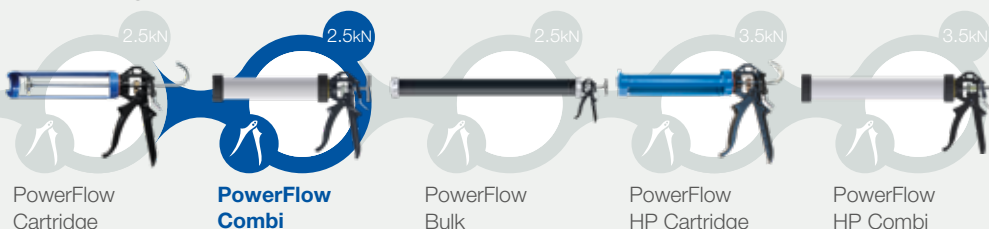

COX™ 1-Component Dispenser

PowerFlow™ Combi

A 1-component manual bead dispenser for 310/400mL cartridges and 310/400/600mL sachets.

Model shown: PowerFlow Combi 400mL

Product advantages

- High quality epoxy coated cast aluminum handle for day-long comfortable use
- Anodized aluminum barrel accommodates both cartridges and sachets
- Switchable Pressure Relief Device (PRD) prevents material run-on when engaged
- Warranty up to 2 years*

Applications

Sealing

Bonding

Product by range

*effective: July 2018

The **COX PowerFlow Combi** is part of a range of high-powered manual dispensers. Designed for use with low-medium viscosity sealants and adhesives.

Specifications

- Weight: 0.9-1.1kg / 2.0-2.3lbs
- Barrel Length: 236mm-389mm / 9.3in-15.3in
- Maximum Thrust: 2.5kN
- Handle Material: Epoxy Coated Aluminum
- Barrel Material: Anodized Aluminum
- Tool Component Approvals: REACH
- Cartridge Capacity: 310mL (10.5oz), 400mL (13.5oz)
- Sachet Capacity: 310ml (10.5oz), 400mL (13.5oz), 600mL (20.3oz)
- Mechanical Advantage Ratio: (12:1)
- Standard Color: Black/Grey
- Nozzle Dimension: \varnothing 38mm / 1.5in
- Customized versions on demand