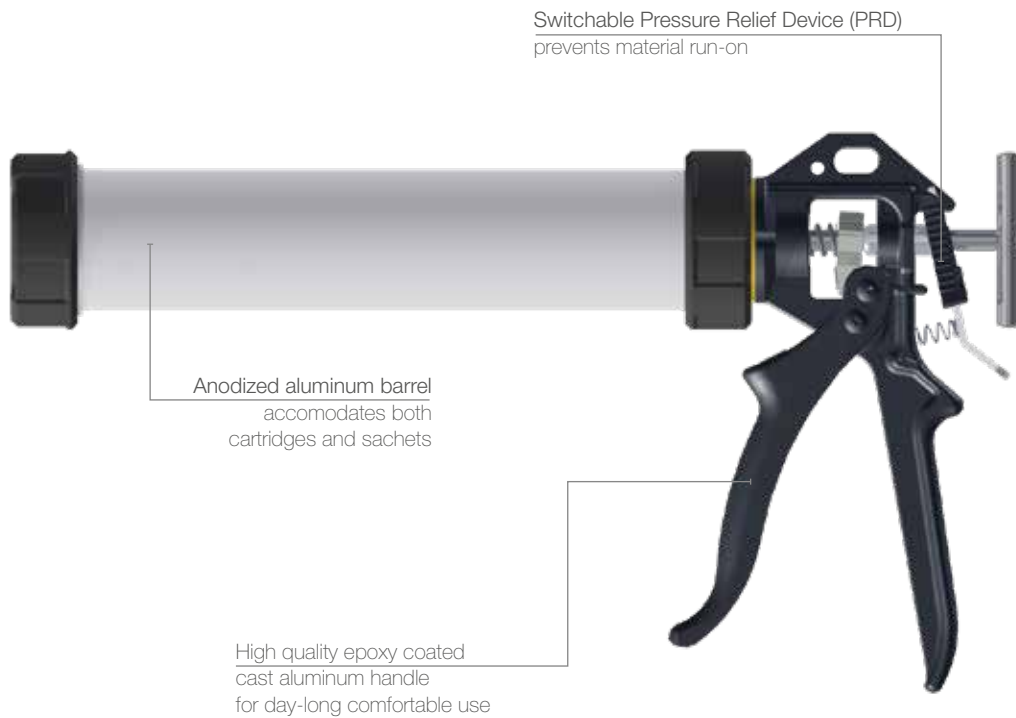

COX™ 1-Component Dispenser

PowerFlow™ Combi

A 1-component manual bead dispenser for 310/400mL cartridges and 310/400/600mL sachets.

Model shown: PowerFlow Combi 400mL

Product advantages

- High quality epoxy coated cast aluminum handle for day-long comfortable use
- Anodized aluminum barrel accommodates both cartridges and sachets
- Switchable Pressure Relief Device (PRD) prevents material run-on when engaged
- Warranty up to 2 years*

Customer benefits

- Lightweight highly durable
- Maximum use of sealant with minimum waste
- Fast efficient dispensing
- Contoured handle and trigger grip for ease of use
- Easily converted from sachet to cartridge
- Gives you long worry free performance

Applications

Sealing

Bonding

Product by range

*effective: July 2018

The **COX PowerFlow Combi** is part of a range of high-powered manual dispensers. Designed for use with low-medium viscosity sealants and adhesives.

Specifications

- Weight: 0.9-1.1kg / 2.0-2.3lbs
- Barrel Length: 236mm-389mm / 9.3in-15.3in
- Maximum Thrust: 2.5kN
- Handle Material: Epoxy Coated Aluminum
- Barrel Material: Anodized Aluminum
- Tool Component Approvals: REACH
- Cartridge Capacity: 310mL (10.5oz), 400mL (13.5oz)
- Sachet Capacity: 310ml (10.5oz), 400mL (13.5oz), 600mL (20.3oz)
- Mechanical Advantage Ratio: (12:1)
- Standard Color: Black/Grey
- Nozzle Dimension: \varnothing 38mm / 1.5in
- Customized versions on demand