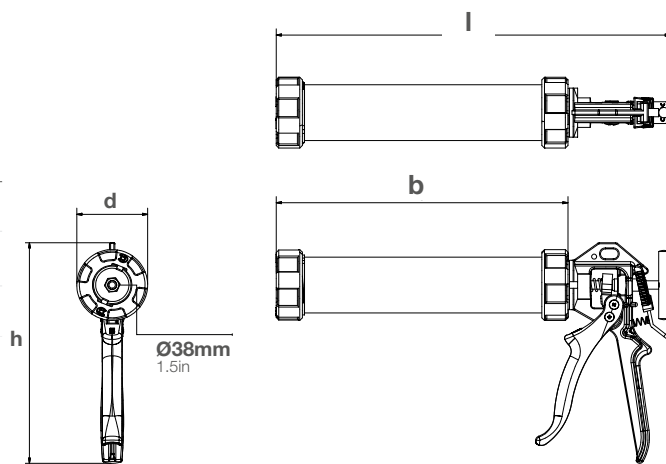

Specifications

- Weight: 0.9-1.1kg / 2.0-2.3lbs
- Barrel Length: 236mm-389mm / 9.3in-15.3in
- Maximum Thrust: 2.5kN
- Handle Material: Epoxy Coated Aluminum
- Barrel Material: Anodized Aluminum
- Tool Component Approvals: REACH
- Cartridge Capacity: 310mL (10.5oz), 400mL (13.5oz)
- Sachet Capacity: 310ml (10.5oz), 400mL (13.5oz), 600mL (20.3oz)
- Mechanical Advantage Ratio: (12:1)
- Standard Color: Black/Grey
- Nozzle Dimension: \varnothing 38mm / 1.5in
- Customized versions on demand

Dimensions (mm/in)

product	height (h)	length (l)	depth (d)	barrel (b)
Combi 310	213 /8.4	337 /13.3	69 /2.7	236 /9.3
Combi 400	213 /8.4	381 /14.7	69 /2.7	282 /11.1
Combi 600	213 /8.4	488 /19.0	69 /2.7	389 /15.3