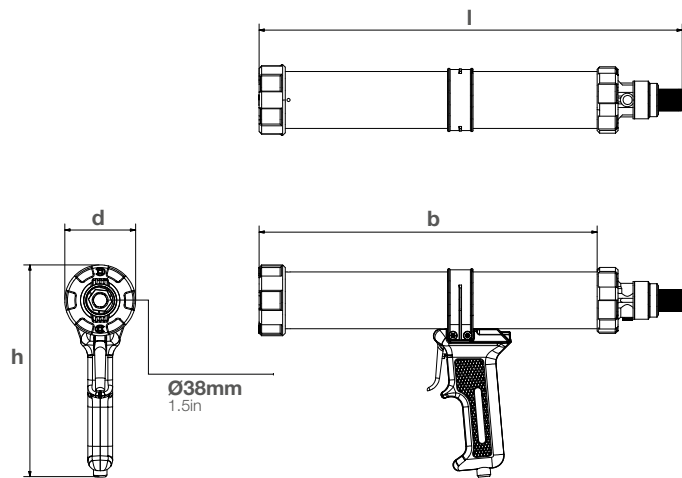

### Specifications

- Weight: 0.95-1.13kg / 2.0-2.5lbs
- Frame Length: 295mm-439mm / 11.6in-17.3in
- Maximum Thrust: 1.45kN
- Maximum Pneumatic Pressure: 6.8bar (100psi)
- Handle Material: Epoxy Coated Aluminum
- Barrel Material: Anodized Aluminum
- Tool Component Approvals: CE, REACH
- Sachet Capacity: 310mL (10.5oz), 400mL (13.5oz), 600mL (20.3oz)
- Standard Color: Black/Grey
- Nozzle Dimension:  $\varnothing$ 38mm / 1.5in
- Customized versions on demand

### Dimensions (mm/in)

product	height (h)	length (l)	depth (d)	barrel (b)
<b>Sachet 310</b>	205 /8.1	377 /14.8	69 /2.7	295 /11.6
<b>Sachet 400</b>	205 /8.1	409 /16.1	69 /2.7	327 /12.9
<b>Sachet 600</b>	205 /8.1	522 /20.6	69 /2.7	439 /17.3